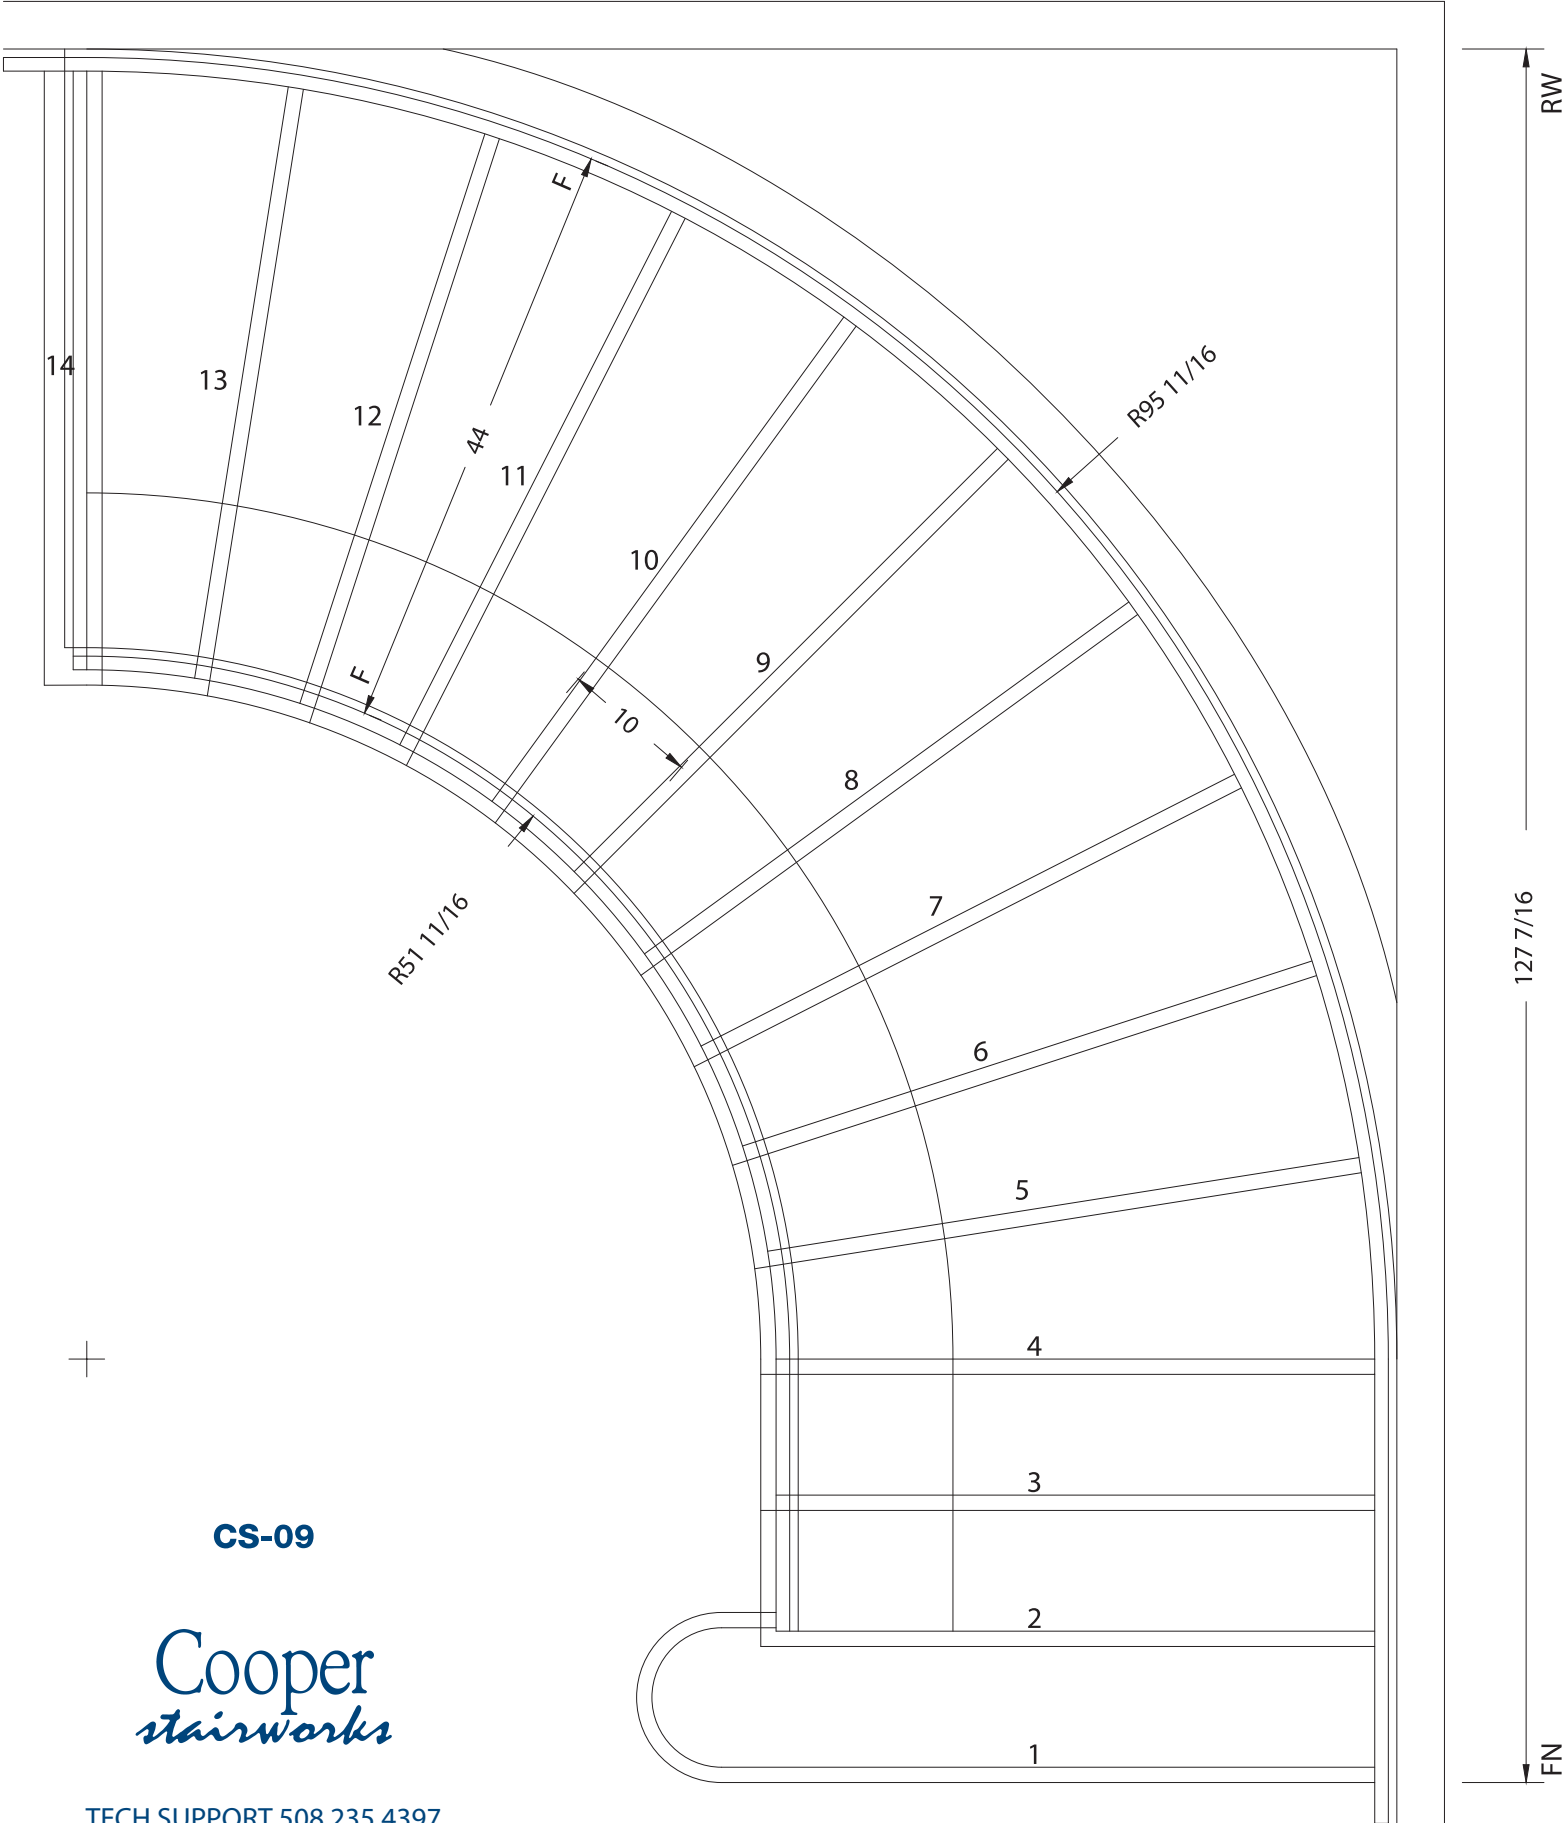

RH

97 15/16

RW

**CS-09**

**Cooper**  
*stairworks*

TECH SUPPORT 508.235.4397  
FAX 508.235.4436  
info@cooperstairworks.com